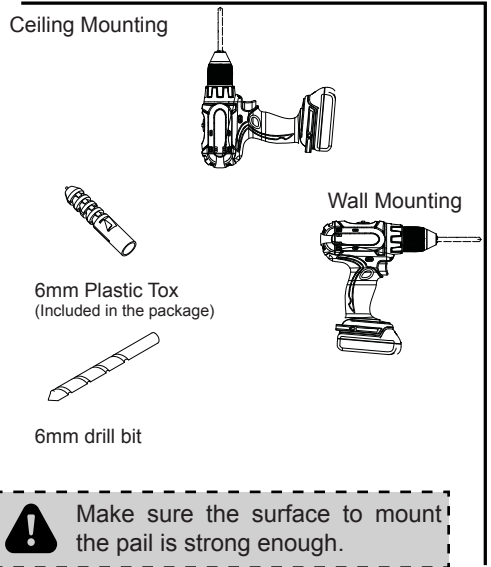

# Pail Shower Parts List

1. Handle with rope
2. M6 Handle Mounting Bolts x 2 pcs
3. Floater
4. Pail Assembly
5. 4mm Pail Holder Mounting Screws x 6 pcs
6. 1/2 inch Connection Hose

# Requirements for Installation

M5 Allen Wrench  
(Included in the package)

Water Inlet with  
1/2" inch thread

6mm Plastic Tox  
(Included in the package)

Phillips Screw Driver

Drill

6mm drill bit

Ø4 mm screws  
(Included in the package)

Ball Valve

Wall Mounting

Ceiling Mounting

# Pail Shower Installation

**1** Choose desired installation either on the wall or ceiling.

**2** Pre-drill the wall/ceiling and insert plastic tox.

**3** Screw and mount your pail.

Wall Mounting

Ceiling Mounting