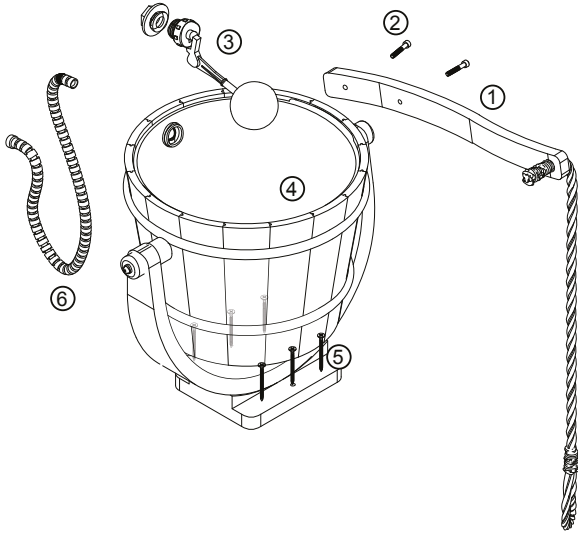

# Pail Shower Parts List

1. Handle with rope
2. M6 Handle Mounting Bolts x 2 pcs
3. Floater
4. Pail Assembly
5. 4mm Pail Holder Mounting Screws x 6 pcs
6. 1/2 inch Connection Hose

# Requirements for Installation

M5 Allen Wrench  
(Included in the package)

Water Inlet with  
1/2" inch thread

6mm Plastic Tox  
(Included in the package)

Phillips Screw Driver

Drill

6mm drill bit

Ø4 mm screws  
(Included in the package)

# Pail Shower Installation

**1** Choose desired installation either on the wall or ceiling.

**2** Pre-drill the wall/ceiling and insert plastic tox.

**3** Screw and mount your pail.

Wall Mounting

Ceiling Mounting

Water will automatically be refilled after every shower.

Pail shower must be installed after a separate ball valve. After every use, the ball valve must be turned OFF.

If you noticed a broken part of the Pail Shower, stop using it immediately.