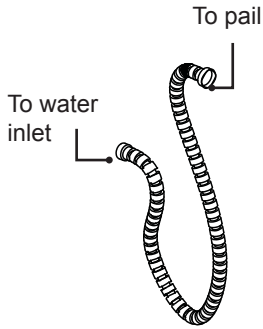

# Pail Shower Installation

**1** Choose desired installation either on the wall or ceiling.

**2** Pre-drill the wall/ceiling and insert plastic tox.

**3** Screw and mount your pail.

Wall Mounting

Ceiling Mounting

**4** Attach floater to the pail and handle.

# Floater Adjustment

**!** Make sure not to loosen the cap. Keep it tight. Loosen cap may cause Leakage or continue pouring of water from supply.

**!** Do not install the floater upside down.

See to it that the water level is not above the plastic insert when using to avoid overflow.

Loosen the lock to adjust the float to the desired water level. Make sure to tighten back else water may overflow.

5

Attach hose to water inlet

6

Turn on the water inlet.  Pull the lever and enjoy your bucket shower.