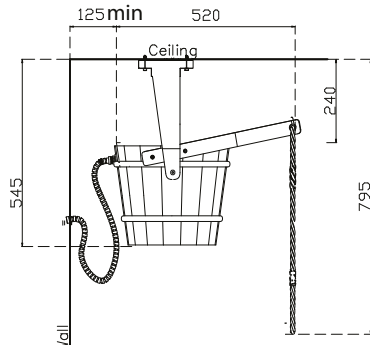

# Pail Shower Parts List

1. Handle with rope
2. M6 Handle Mounting Bolts x 2 pcs
3. Floater
4. Pail Assembly
5. 4mm Pail Holder Mounting Screws x 6 pcs
6. 1/2 inch Connection Hose

# Requirements for Installation

M5 Allen Wrench  
(Included in the package)

Water Inlet with  
1/2" inch thread

6mm Plastic Tox  
(Included in the package)

Phillips Screw Driver

Drill

6mm drill bit

Ø4 mm screws  
(Included in the package)

Ball Valve

Wall Mounting

Ceiling Mounting

# Pail Shower Installation

**1** Choose desired installation either on the wall or ceiling.

**2** Pre-drill the wall/ceiling and insert plastic tox.

**3** Screw and mount your pail.

Wall Mounting

Ceiling Mounting