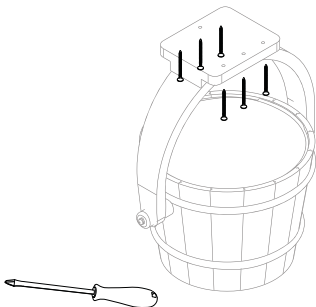

# Pail Shower Parts List

1. Handle with rope
2. M6 Handle Mounting Bolts x 2 pcs
3. Floater
4. Pail Assembly
5. 4mm Pail Holder Mounting Screws x 6 pcs
6. 1/2 inch Connection Hose

Ball Valve

Wall Mounting

Ceiling Mounting

# Pail Shower Installation

**1** Choose desired installation either on the wall or ceiling.

**2** Pre-drill the wall/ceiling and insert plastic tox.

**3** Screw and mount your pail.

Wall Mounting

Ceiling Mounting

**4** Attach floater to the pail and handle.