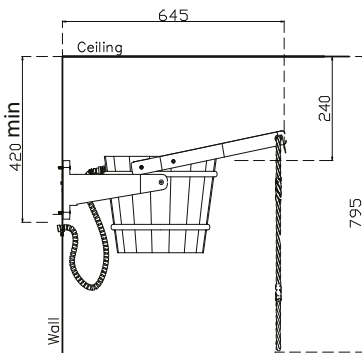

# Pail Shower Parts List

1. Handle with rope
2. M6 Handle Mounting Bolts x 2 pcs
3. Floater
4. Pail Assembly
5. 4mm Pail Holder Mounting Screws x 6 pcs
6. 1/2 inch Connection Hose

# Requirements for Installation

M5 Allen Wrench  
(Included in the package)

Water Inlet with  
1/2" inch thread

6mm Plastic Tox  
(Included in the package)

Phillips Screw Driver

Drill

6mm drill bit

Ø4 mm screws  
(Included in the package)

Ball Valve

Wall Mounting

Ceiling Mounting