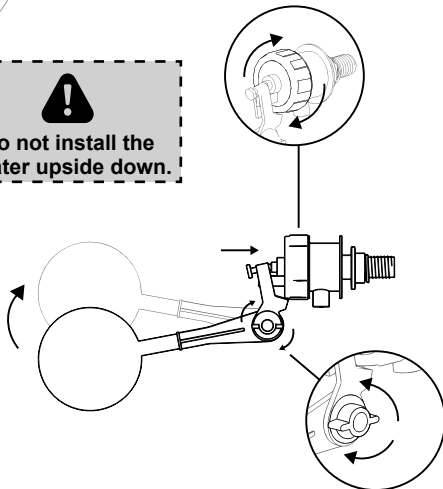

# Pail Shower Installation

**1** Choose desired installation either on the wall or ceiling.

**2** Pre-drill the wall/ceiling and insert plastic tox.

**3** Screw and mount your pail.

Wall Mounting

Ceiling Mounting

**4** Attach floater to the pail and handle.

# Floater Adjustment

**!** Make sure not to loosen the cap. Keep it tight. Loosen cap may cause Leakage or continue pouring of water from supply.

**!** Do not install the floater upside down.

See to it that the water level is not above the plastic insert when using to avoid overflow.