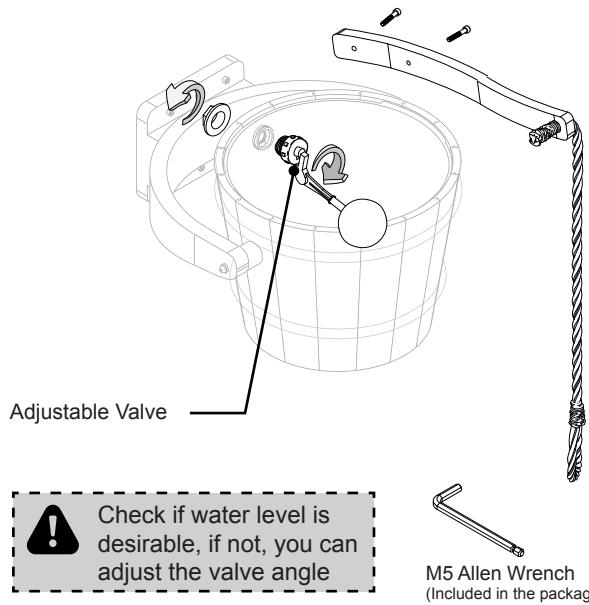

# Requirements for Installation

M5 Allen Wrench  
(Included in the package)

Water Inlet with  
1/2" inch thread

6mm Plastic Tox  
(Included in the package)

Phillips Screw Driver

Drill

6mm drill bit

Ø4 mm screws  
(Included in the package)

Ball Valve

Wall Mounting

Ceiling Mounting

# Pail Shower Installation

**1** Choose desired installation either on the wall or ceiling.

**2** Pre-drill the wall/ceiling and insert plastic tox.

**3** Screw and mount your pail.

Wall Mounting

Ceiling Mounting

**4** Attach floater to the pail and handle.