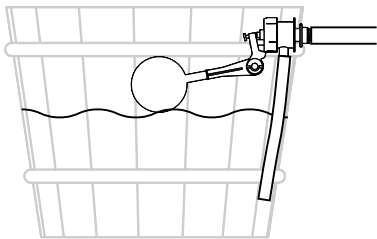

# Pail Shower Installation

**1** Choose desired installation either on the wall or ceiling.

**2** Pre-drill the wall/ceiling and insert plastic tox.

**3** Screw and mount your pail.

Wall Mounting

Ceiling Mounting

**4** Attach floater to the pail and handle.

# Floater Adjustment

**!** Make sure not to loosen the cap. Keep it tight. Loosen cap may cause Leakage or continue pouring of water from supply.

**!** Do not install the floater upside down.

See to it that the water level is not above the plastic insert when using to avoid overflow.