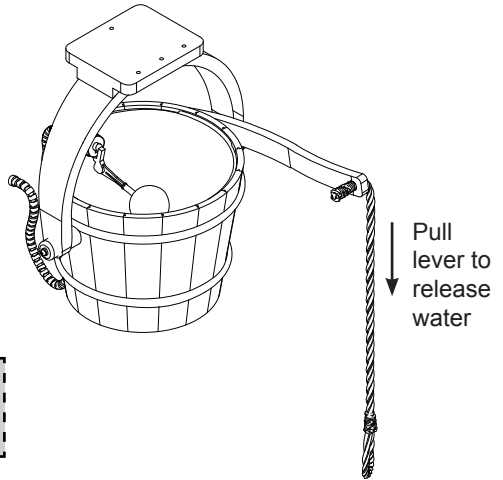

# Pail Shower Installation

**1** Choose desired installation either on the wall or ceiling.

**2** Pre-drill the wall/ceiling and insert plastic tox.

**3** Screw and mount your pail.

Wall Mounting

Ceiling Mounting

# Floater Adjustment

**!** Make sure not to loosen the cap. Keep it tight. Loosen cap may cause Leakage or continue pouring of water from supply.

**!** Do not install the floater upside down.

See to it that the water level is not above the plastic insert when using to avoid overflow.

Loosen the lock to adjust the float to the desired water level. Make sure to tighten back else water may overflow.

5

Attach hose to water inlet

6

Turn on the water inlet.  Pull the lever and enjoy your bucket shower.

Water will automatically be refilled after every shower.

Pail shower must be installed after a separate ball valve. After every use, the ball valve must be turned OFF.

If you noticed a broken part of the Pail Shower, stop using it immediately.