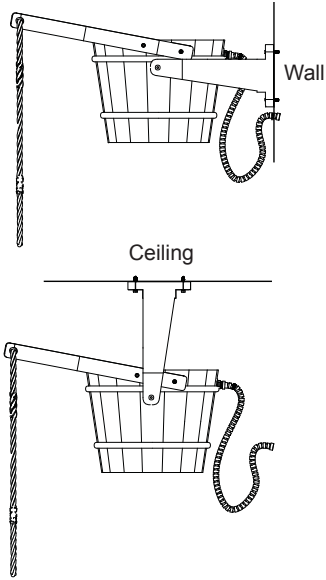

# Pail Shower Parts List

1. Handle with rope
2. M6 Handle Mounting Bolts x 2 pcs
3. Floater
4. Pail Assembly
5. 4mm Pail Holder Mounting Screws x 6 pcs
6. 1/2 inch Connection Hose

# Requirements for Installation

M5 Allen Wrench  
(Included in the package)

Water Inlet with  
1/2" inch thread

6mm Plastic Tox  
(Included in the package)

Phillips Screw Driver

Drill

6mm drill bit

Ø4 mm screws  
(Included in the package)

Ball Valve

Wall Mounting

Ceiling Mounting

# Pail Shower Installation

**1** Choose desired installation either on the wall or ceiling.

**2** Pre-drill the wall/ceiling and insert plastic tox.

**3** Screw and mount your pail.

Wall Mounting

Ceiling Mounting