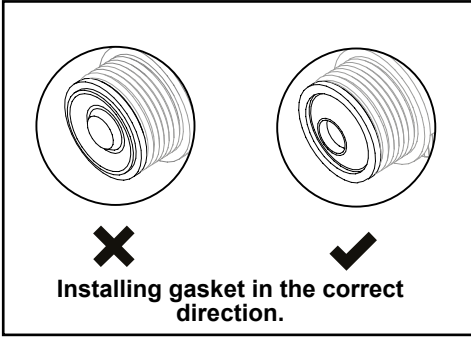

Floater Adjustment

! Make sure not to loosen the cap. Keep it tight. Loosen cap may cause Leakage or continue pouring of water from supply.

! Do not install the floater upside down.

See to it that the water level is not above the plastic insert when using to avoid overflow.