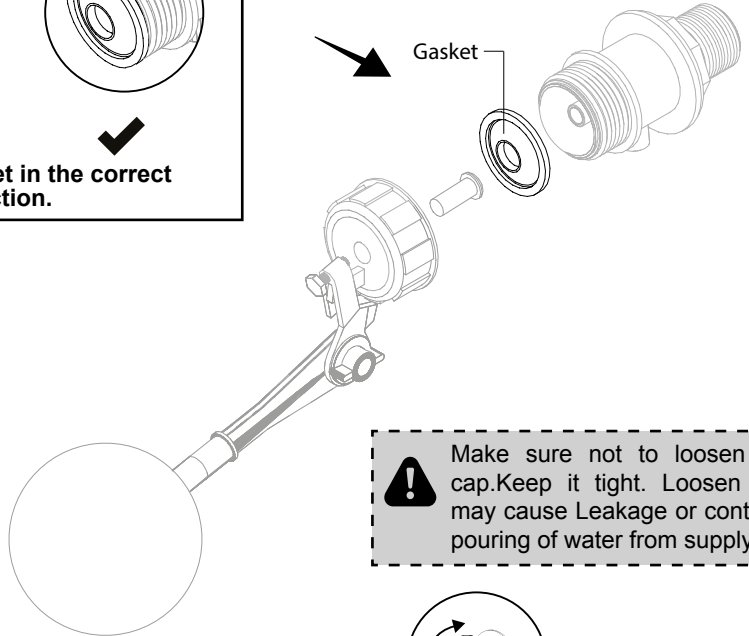

# Pail Shower Installation

**1** Choose desired installation either on the wall or ceiling.

**2** Pre-drill the wall/ceiling and insert plastic tox.

**3** Screw and mount your pail.

Wall Mounting

Ceiling Mounting

**4** Attach floater to the pail and handle.

# Floater Adjustment

**!** Make sure not to loosen the cap. Keep it tight. Loosen cap may cause Leakage or continue pouring of water from supply.

**!** Do not install the floater upside down.

See to it that the water level is not above the plastic insert when using to avoid overflow.