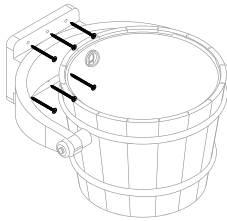

# Pail Shower Parts List

1. Handle with rope
2. M6 Handle Mounting Bolts x 2 pcs
3. Floater
4. Pail Assembly
5. 4mm Pail Holder Mounting Screws x 6 pcs
6. 1/2 inch Connection Hose

Ball Valve

Wall Mounting

Ceiling Mounting

# Pail Shower Installation

**1** Choose desired installation either on the wall or ceiling.

**2** Pre-drill the wall/ceiling and insert plastic tox.

**3** Screw and mount your pail.

Wall Mounting

Ceiling Mounting

**4** Attach floater to the pail and handle.