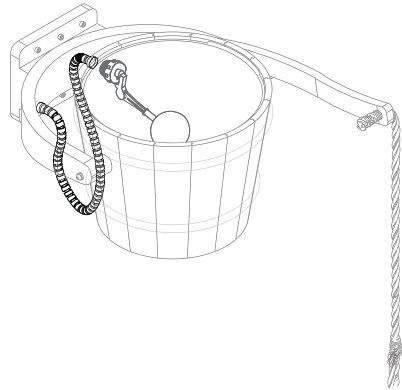

# Pail Shower Parts List

1. Handle with rope
2. M6 Handle Mounting Bolts x 2 pcs
3. Floater
4. Pail Assembly
5. 4mm Pail Holder Mounting Screws x 6 pcs
6. 1/2 inch Connection Hose

# Pail Shower Installation

**1** Choose desired installation either on the wall or ceiling.

**2** Pre-drill the wall/ceiling and insert plastic tox.

**3** Screw and mount your pail.

Wall Mounting

Ceiling Mounting

# Floater Adjustment

**!** Make sure not to loosen the cap. Keep it tight. Loosen cap may cause Leakage or continue pouring of water from supply.

**!** Do not install the floater upside down.

See to it that the water level is not above the plastic insert when using to avoid overflow.

Loosen the lock to adjust the float to the desired water level. Make sure to tighten back else water may overflow.

5

Attach hose to water inlet

6

Turn on the water inlet.  Pull the lever and enjoy your bucket shower.